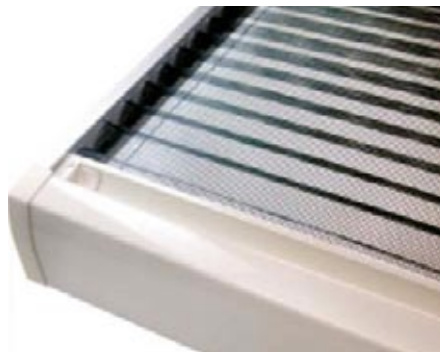

REMIcare II

The elegant solution

REMIcare II provides highly effective insect-protection for the door in your caravan or camper in an elegant pleated design.

No troublesome insects!

What use is it having the very best insect protection blinds on the windows if the door is wide-open? On the other hand it is nice to allow cool air to flow through the living space from time to time. With REMIcare II this need no longer be a problem. One no longer has to choose between having stuffy air or a sleepless night from mosquitoes buzzing around all the time – just open the door and close the door flyscreen. For a good night's sleep!

Robust and insect-proof!

Particularly at the points subject to severe loading such as the door threshold, the quality of the materials and workmanship will still be playing their effective part even after years of use. In addition a cable duct can be laid in the lower door beading.

The pleated material, which is fitted with an extremely hard-wearing insect-protection net material, extends completely into

the guide rails. The lateral closures at the upper and lower beading provide additional protection against unwelcome insects getting in.

Dimensions

Max. width: 1,150 mm

Max. height: 2,000 mm

Superstructure height – depending on the door dimensions:
58 mm or 92 mm

Installation

For REMIS the quality of its products comprises not only ease of operation but also simplicity of installation. Naturally as with all REMIS products the pack will contain detailed and easily understood mounting instructions.

REMIS: For a relaxed start to the holiday!

Often it is the small details that make a holiday still more enjoyable, e.g. having insect-protection blinds in the doorway – and not just in the windows and/or roof hood. Play safe – travel with REMIS.

REMIS GmbH

Mathias-Brüggen-Str. 67-69 · D-50829 Köln

Tel. +49(0)221/7 88 80-0

Fax +49(0)221/7 88 80-249

www.remis.de · remis@remis.de

Technical changes and variations in colour may occur. Last update: July 2006