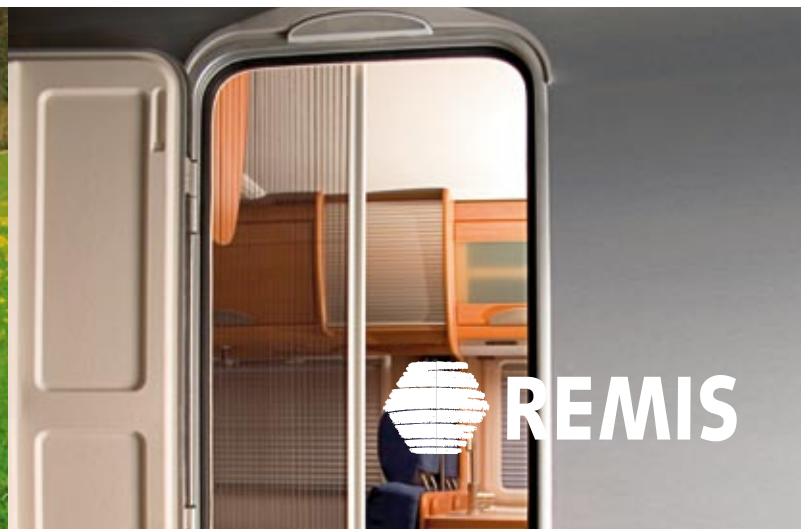

# NEW

Insect-protection in an elegant  
pleated material design

Two different superstructure heights  
for caravans and campers

One-hand operation at every height

Particularly easy running

Simple installation

## REMIcare II

Pleated material door flyscreen

REMIS